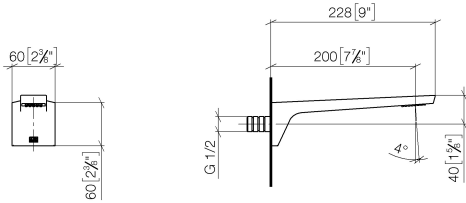

CL.1 Wall-mounted basin spout without pop-up waste - Brushed Dark Platinum

CL.1

13 800 705

- 200mm projection
- fixed spout
- rectangular spray pattern with 40 individual jets
- hole diameter 37 mm
- lead-free
- 1/2" connection
- plug-link mounting
- max. flow 4.5 l/min
- This product can help a building meet the requirements of Green Building Rating Systems, e.g. LEED®, BREEAM®, DGNB

- Concealed wall elbow -** 35 085 970 90
- max. recess depth 163 mm
 - min. recess depth 90 mm

13 800 705

mm [inches]

Flow rate chart

Certificates

LGA_28685. IAPMO_N-4976. IAPMO_8834 (1). WRAS_1512013. IAPMO_4976 (4).
IAPMO_6397.